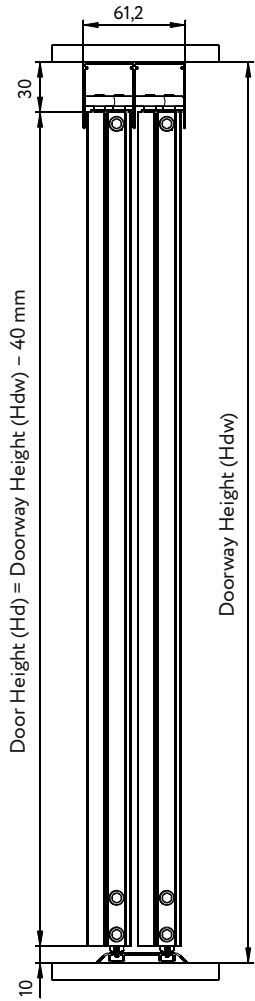

AB0647.VP490
Stile Contour PURE

AB0644.VP540
Stile I PURE

AB0648.VP540
Double Bottom Track PURE

AB0641.VP540
Double top track PURE

AS0216.AP540
Dividing rail w/o screw

AB0643.VP540
Bottom rail PURE

AE0491.VP540
Dividing rail ECO 491

AB0646.VP540
Top rail PURE

Installation with Top and Bottom Tracks

Installation with Top and Recessed Single Bottom tracks

Installation with Recessed Single Bottom tracks

Installation with Bottom Tracks

Installation with Pivot Set and Pivot Tracks