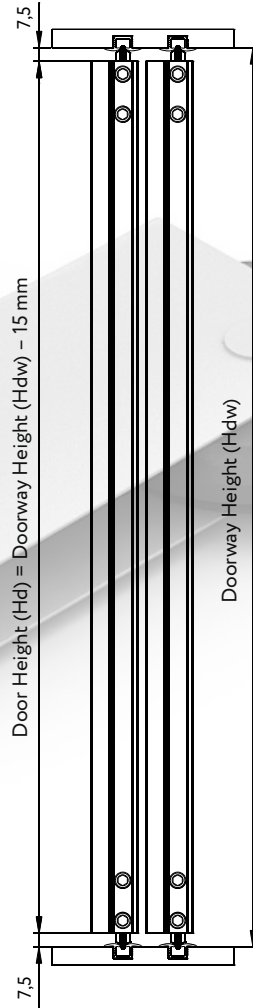

AB0647.VP490
Stile Contour PURE

AB0644.VP540
Stile I PURE

AB0648.VP540
Double Bottom Track PURE

AB0641.VP540
Double top track PURE

AS0216.AP540
Dividing rail w/o screw

AB0643.VP540
Bottom rail PURE

AE0491.VP540
Dividing rail ECO 491

AB0646.VP540
Top rail PURE

Installation with Top and Bottom Tracks

Installation with Top and Recessed Single Bottom tracks

Installation with Recessed Single Bottom tracks

Installation with Bottom Tracks

Installation with Pivot Set and Pivot Tracks