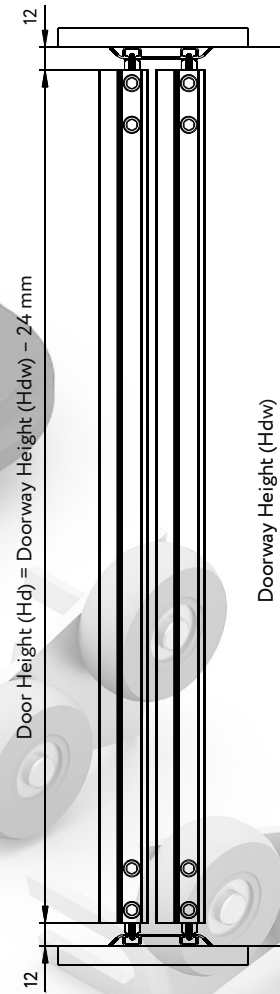

AB0647.VP490
Stile Contour PURE

AB0644.VP540
Stile I PURE

AB0648.VP540
Double Bottom Track PURE

AB0641.VP540
Double top track PURE

AS0216.AP540
Dividing rail w/o screw

AB0643.VP540
Bottom rail PURE

AE0491.VP540
Dividing rail ECO 491

AB0646.VP540
Top rail PURE

Installation with Top and Bottom Tracks

Installation with Top and Recessed Single Bottom tracks

Installation with Recessed Single Bottom tracks

Installation with Bottom Tracks

Installation with Pivot Set and Pivot Tracks